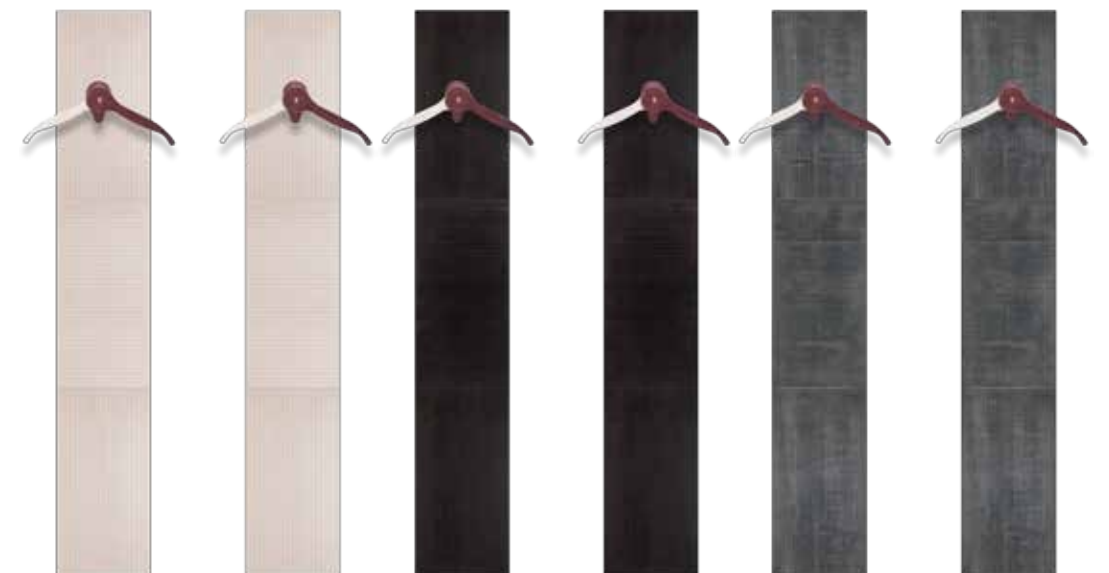

PALLADIO PANELS

Rialto Summer coat can match a panel that can be used as a support, but also as a decoration for the walls. You can choose from three variants: White, Gray and Wengé.

Number of panels: 6
Dimension: 60x30cm (the single panel)