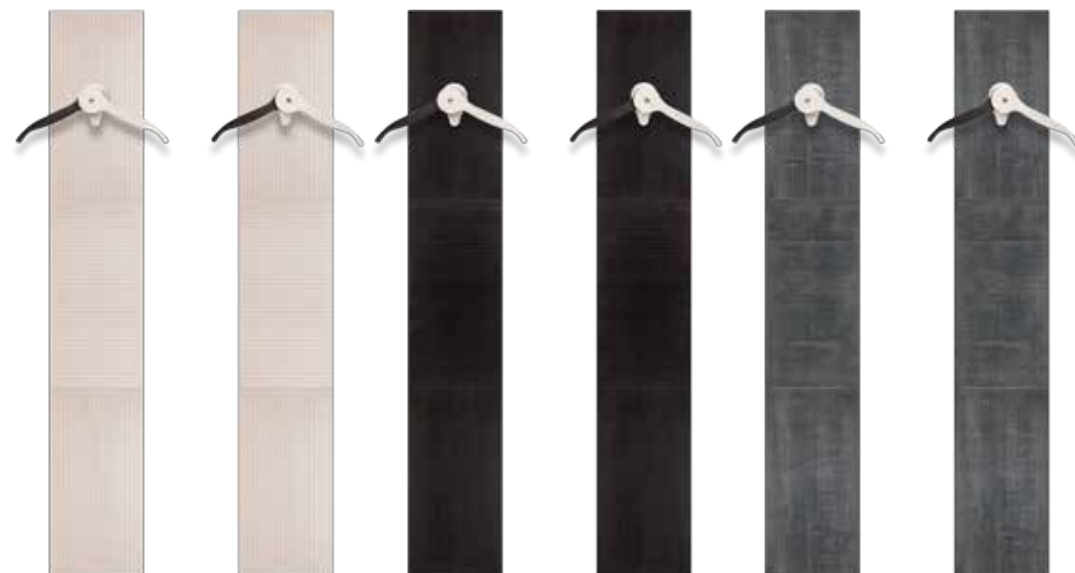

PALLADIO PANELS

Rialto Day&Night coat can match a panel that can be used as a support, but also as a decoration for the walls. You can choose from three variants: White, Gray and Wengé.

Number of panels: 6
Dimension: 60x30cm (the single panel) Total height 180 Cm